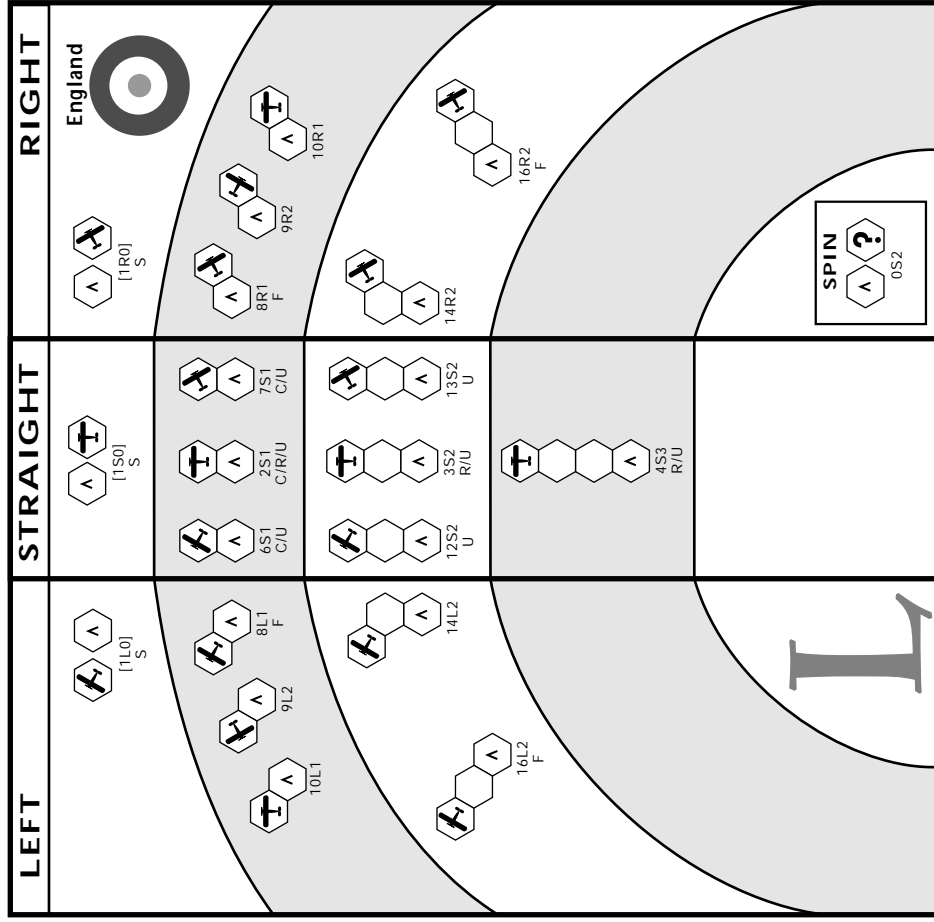

# Blue Max Aircraft Maneuver Schedule

**NOTES:**  
 S = Spin Check  
 C = May Climb  
 U = Unjam Guns  
 F = Plus 1 fire roll  
 R = May Reload  
 May perform a Restricted move next turn

**LEFT**

**STRAIGHT**

**RIGHT**

**Late War** | **Restricted Maneuvers** | **GUN PLAY**

Forward Gun

**Roland CII / RAF RE-8 / DeHaviland DH-4 (Revised AMS)**

Roland CII: Stb=B, Alt=H, Eng=8, Wng=8, Fus=30, Tail=6, Gun=1F+10 Climb=1 Dive=4  
 RE-8: Stb=B, Alt=M+, Eng=8, Wng=40, Fus=27, Tail=6, Gun=1F+10L Climb=1 Dive=3  
 DH-4: Stb=B, Alt=H, Eng=8, Wng=40, Fus=28, Tail=6, Gun=1F+10L Climb=2 Dive=3