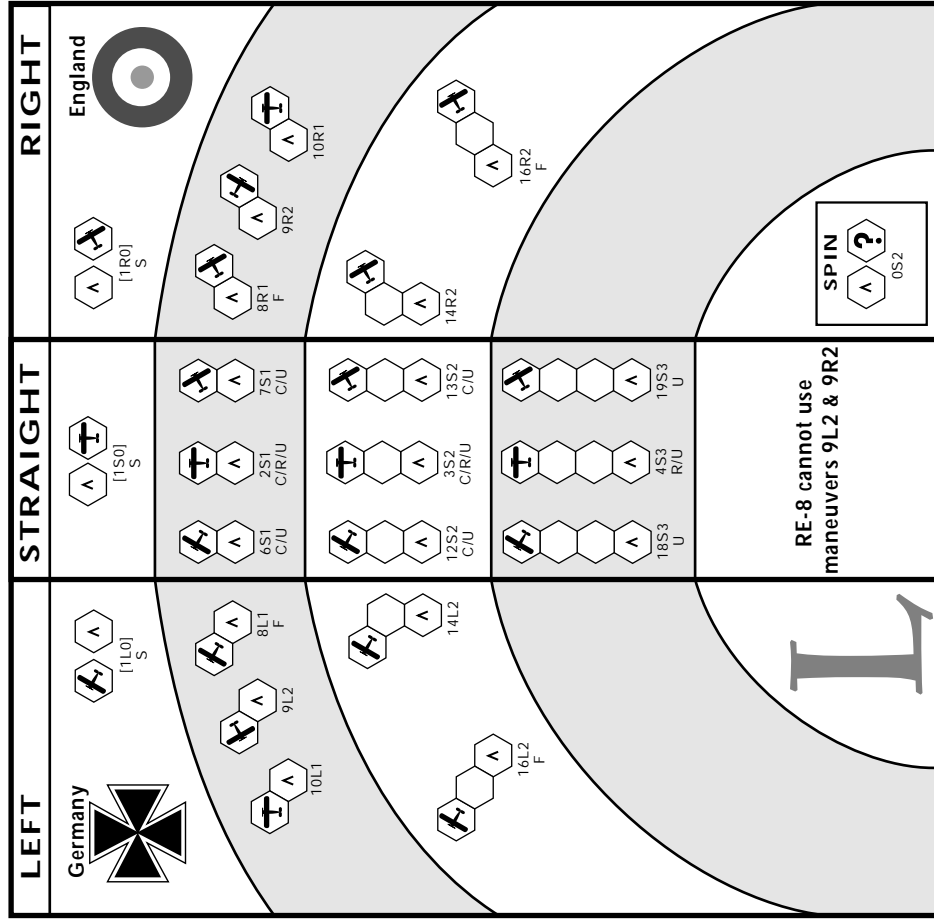

# Blue Max Aircraft Maneuver Schedule

**NOTES:**  
 S = Spin Check  
 C = May Climb  
 U = Unjam Guns  
 F = Plus 1 fire roll  
 R = May Reload  
 May perform a Restricted move next turn

**LEFT**

**STRAIGHT**

**RIGHT**

**Late War** | **Restricted Maneuvers** | **GUN PLAY**

Forward Gun

**Roland CII / RAF RE-8 / DeHaviland DH-4 (Revised AMS)**

Roland CII: Stb=B, Alt=H, Eng=8, Wng=8, Fus=30, Tail=6, Gun=1F+10 Climb=1 Dive=4  
 RE-8: Stb=B, Alt=M+, Eng=8, Wng=40, Fus=27, Tail=6, Gun=1F+10L Climb=1 Dive=3  
 DH-4: Stb=B, Alt=H, Eng=8, Wng=40, Fus=28, Tail=6, Gun=1F+10L Climb=2 Dive=3