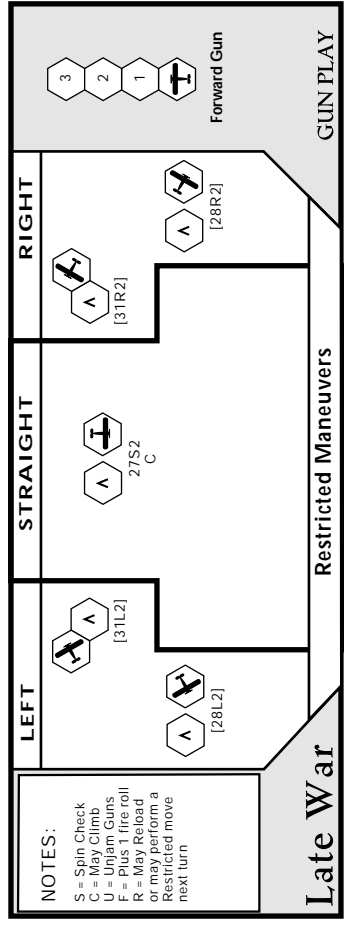

Blue Max Aircraft Maneuver Schedule

Germany **France**

NOTES:
S = Spin Check
C = May Climb
U = Unjam Guns
F = Plus Fire roll
R = May Reload
P = may perform a Restricted move next turn

Late War **Restricted Maneuvers** **GUN PLAY**

Nieuport 11 (Revised AMS)

Nieuport 11: Stb=B, Alt=H, Eng=6, Wng=14, Fus=19, Tail=4, Gun=1FL Climb=3 Dive=3