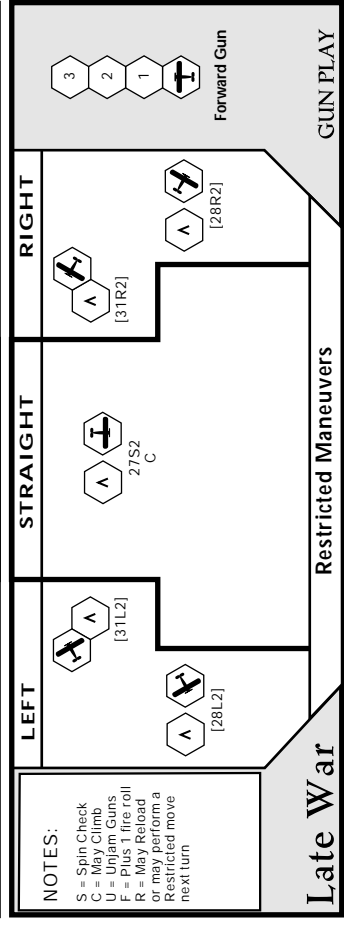

Blue Max Aircraft Maneuver Schedule

Germany  **France** 

NOTES:
 S = Spin Check
 C = May Climb
 U = Unjam Guns
 F = Plus Fire roll
 R = May Reload
 P = may perform a Restricted move next turn

Late War **Restricted Maneuvers** **GUN PLAY**

Fokker EIII / Pfalz EIII / Morane Type N (Revised AMS)

Fokker EIII: Stb=C, Alt=M+, Eng=6, Wng=17, Fus=23, Tail=4, Gun=1F Climb=1 Dive=3
 Pfalz EIII: Stb=C, Alt=M+, Eng=6, Wng=22, Tail=4, Gun=1F Climb=2 Dive=3
 MS type N: Stb=C, Alt=M+, Eng=6, Wng=16, Fus=22, Tail=4, Gun=1F Climb=1 Dive=3