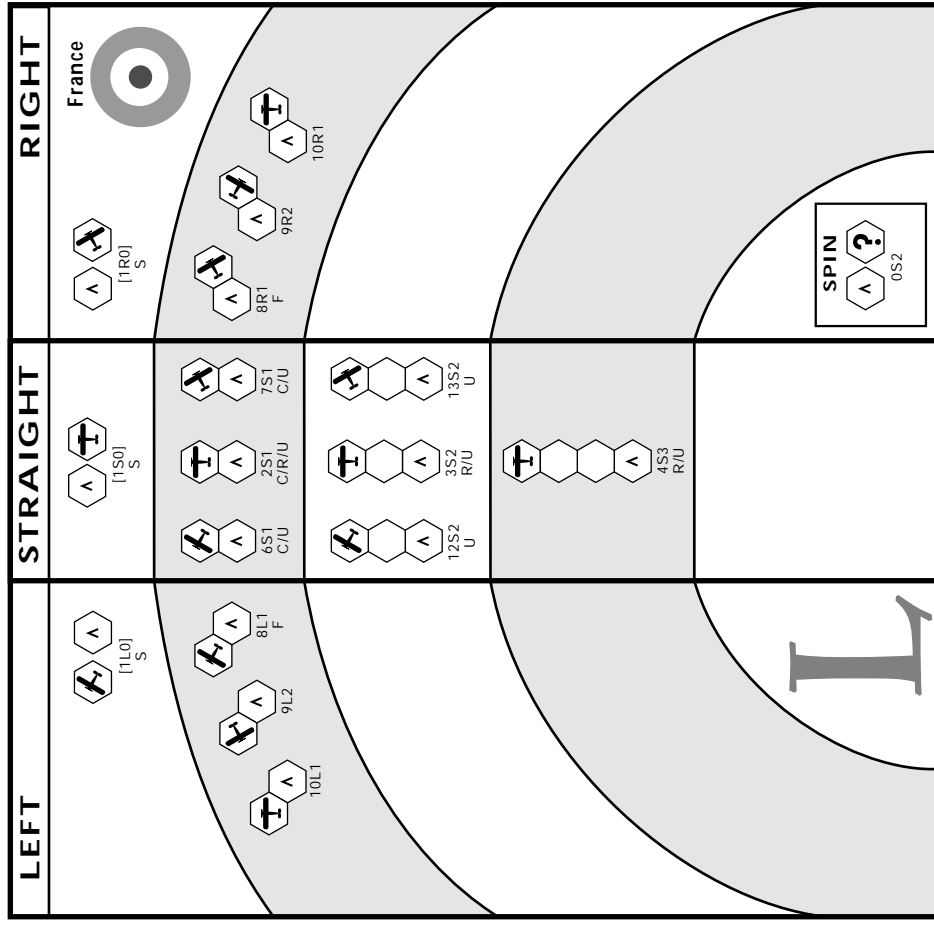

Blue Max Aircraft Maneuver Schedule

Germany  **France** 

NOTES:
 S = Spin Check
 C = May Climb
 U = Unjam Guns
 F = Plus Fire roll
 R = May Reload
 P = may perform a Restricted move next turn

Late War **Restricted Maneuvers** **GUN PLAY**

Fokker EIII / Pfalz EIII / Morane Type N (Revised AMS)

Fokker EIII: Stb=C, Alt=M+, Eng=6, Wng=17, Fus=23, Tail=4, Gun=1F Climb=1 Dive=3
 Pfalz EIII: Stb=C, Alt=M+, Eng=6, Wng=22, Tail=4, Gun=1F Climb=2 Dive=3
 MS type N: Stb=C, Alt=M+, Eng=6, Wng=16, Fus=22, Tail=4, Gun=1F Climb=1 Dive=3