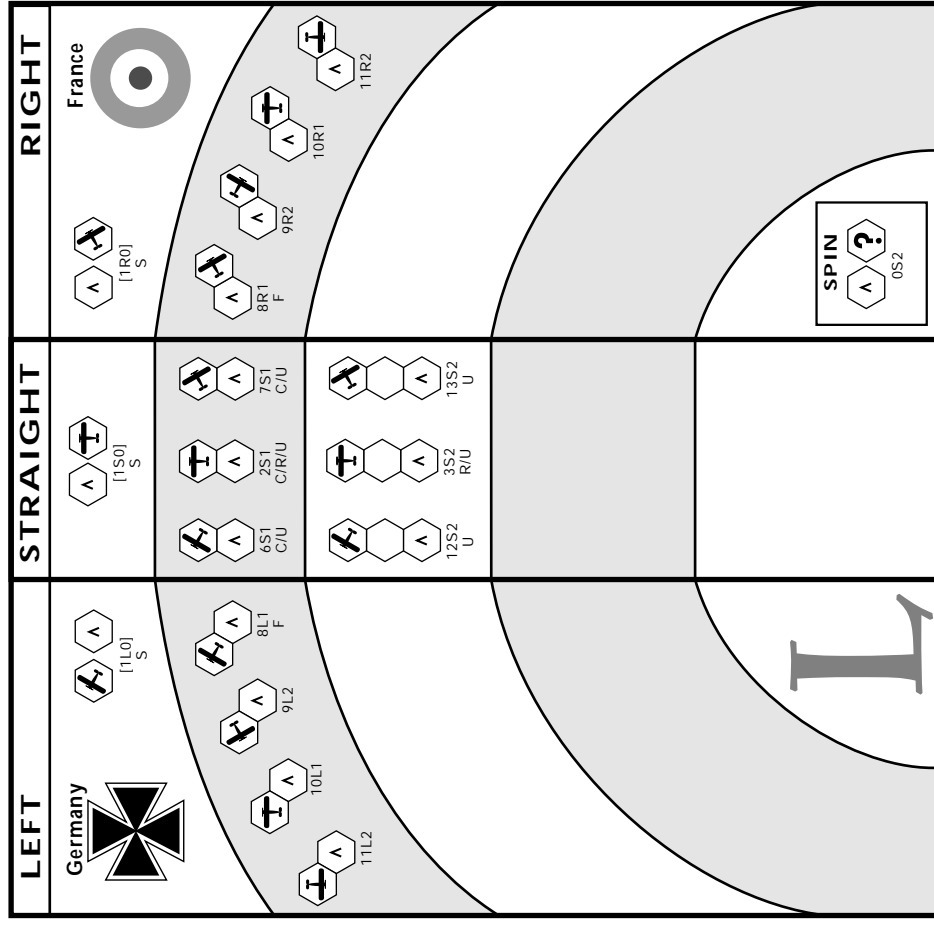

Blue Max Aircraft Maneuver Schedule

Germany  **France** 

NOTES:
 S = Spin Check
 C = May Climb
 U = Unjam Guns
 F = Plus Fire roll
 R = May Reload
 P = may perform a Restricted move next turn

Late War **Restricted Maneuvers** **GUN PLAY**