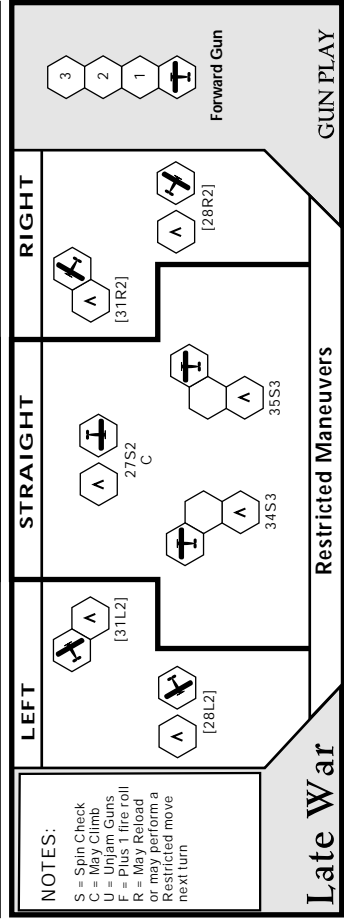

Blue Max Aircraft Maneuver Schedule

Nieuport 17 (Revised AMS)

Nieuport 17: Stb=B, All=H, Eng=6, Wng=19, Fus=19, Tail=4, Gun=1FL or 1F + 1FL Climb=3 Dive=3

Blue Max Aircraft Maneuver Schedule

Pfalz DXII

Pfalz DXII: Stb=B, All=H, Eng=8, Wng=23, Fus=20, Tail=5, Gun=2F Climb=2 Dive=5