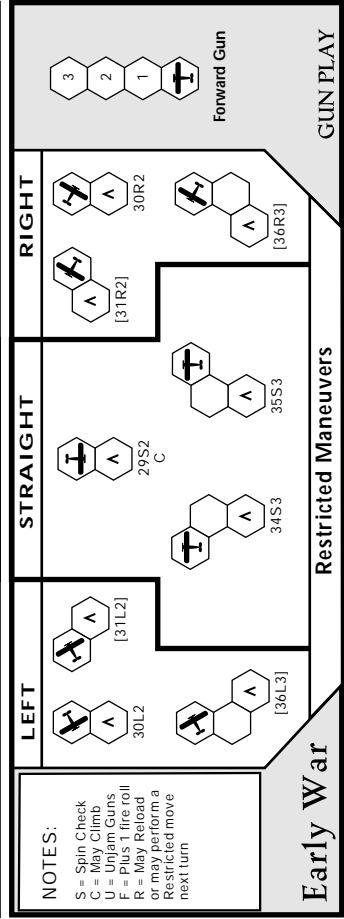

Blue Max Aircraft Maneuver Schedule

Halberstadt DII: Sfb=B, Alt=VH, Eng=8, Wng=24, Tail=5, Gun=1F Climb=3 Dive=3

Blue Max Aircraft Maneuver Schedule

Roland CII: Sfb=B, Alt=H+, Eng=8, Wng=30, Fus=25, Tail=6, Gun=1F+10 Climb=1 Dive=4