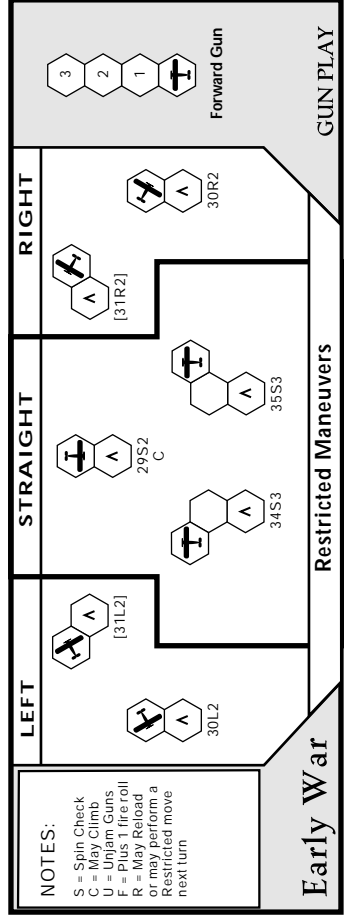

Blue Max Aircraft Maneuver Schedule

Halberstadt DII: Sfb=B, Alt=VH, Eng=8, Wng=24, Tail=5, Gun=1F Climb=3 Dive=3

Blue Max Aircraft Maneuver Schedule

Roland CII: Sfb=B, Alt=H+, Eng=8, Wng=30, Fus=25, Tail=6, Gun=1F+10 Climb=1 Dive=4