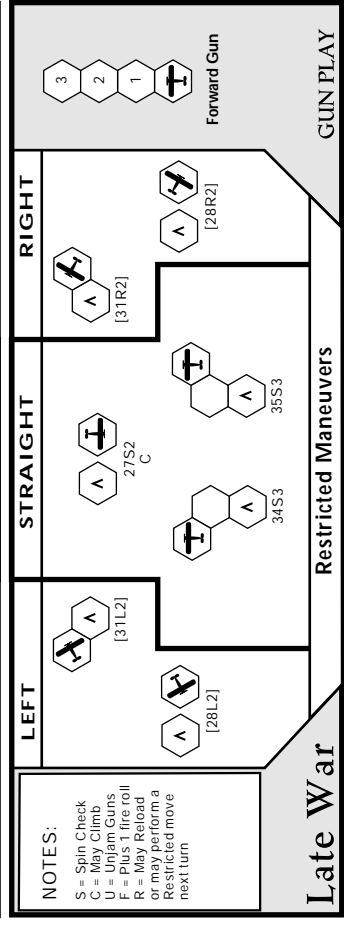

Blue Max Aircraft Maneuver Schedule

Albatros DIII (Revised AMS)

Albatros DIII: Stb=B, Alt=H, Eng=8, Wng=24, Fus=24, Tail=6, Gun=2F Climb=2 Dive=3
 (Optional: players may like to try using the Albatros DIII maneuver schedule for the Albatros DI/II)
 Albatros DI: Stb=B, Alt=H, Eng=8, Wng=24, Fus=24, Tail=6, Gun=2F Climb=2 Dive=4

Blue Max Aircraft Maneuver Schedule

Fokker DVII

Fokker DVII: Stb=A, Alt=H+, Eng=8, Wng=22, Fus=22, Tail=5, Gun=2F Climb=3 Dive=5