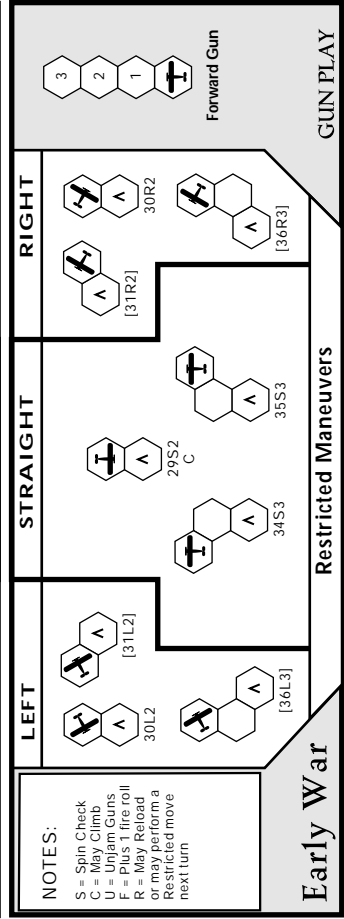

Blue Max Aircraft Maneuver Schedule

Sopwith Pup

Pup: Stb=B, Alt=VH, Eng=6, Wng=27, Fus=19, Gun=1F, Climb=2, Dive=4

Blue Max Aircraft Maneuver Schedule

Sopwith 1-1/2 Strutter

Strutter: Stb=A, Alt=H+, Eng=6, Wng=28, Fus=25, Tail=6, Gun=1F+1OL, Climb=1, Dive=4