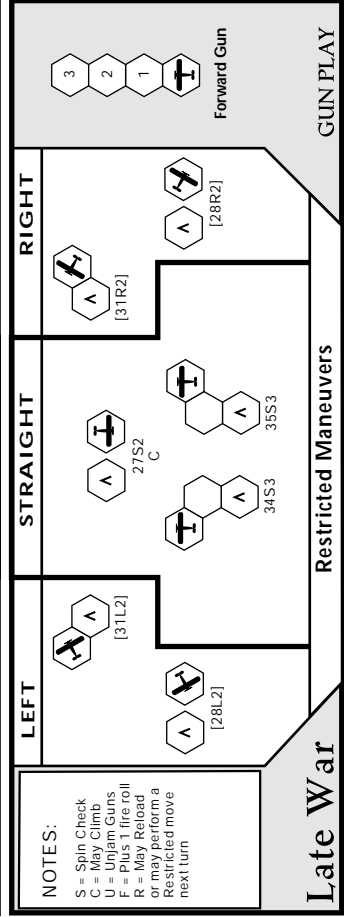

Blue Max Aircraft Maneuver Schedule

Sopwith Pup (Revised AMS)

Pup: Stb=B, Aft=H, Eng=6, Wng=27, Fus=19, Tail=4, Gun=1F Climb=2 Dive=4

Blue Max Aircraft Maneuver Schedule

Sopwith 1 1/2 Strutter (Revised AMS)