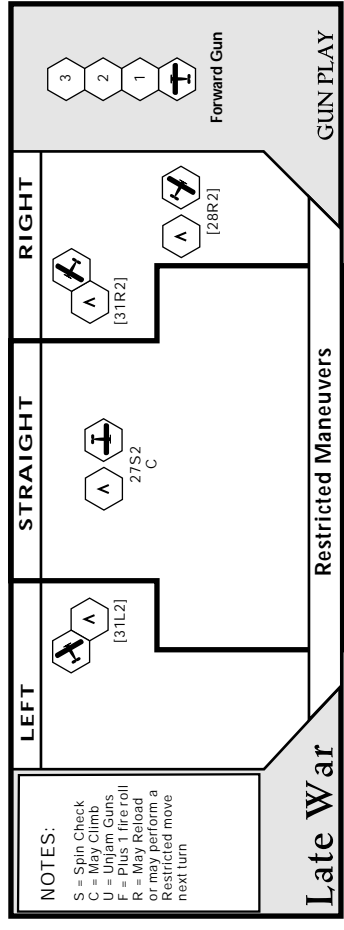

Blue Max Aircraft Maneuver Schedule

Sopwith Pup (Revised AMS)

Pup: Stb=B, Aft=H, Eng=6, Wng=27, Fus=19, Tail=4, Gun=1F Climb=2 Dive=4

Blue Max Aircraft Maneuver Schedule

Sopwith 1 1/2 Strutter (Revised AMS)

Strutter: Stb=A, Aft=H, Eng=6, Wng=28, Fus=25, Tail=6, Gun=1F+10L Climb=1 Dive=4