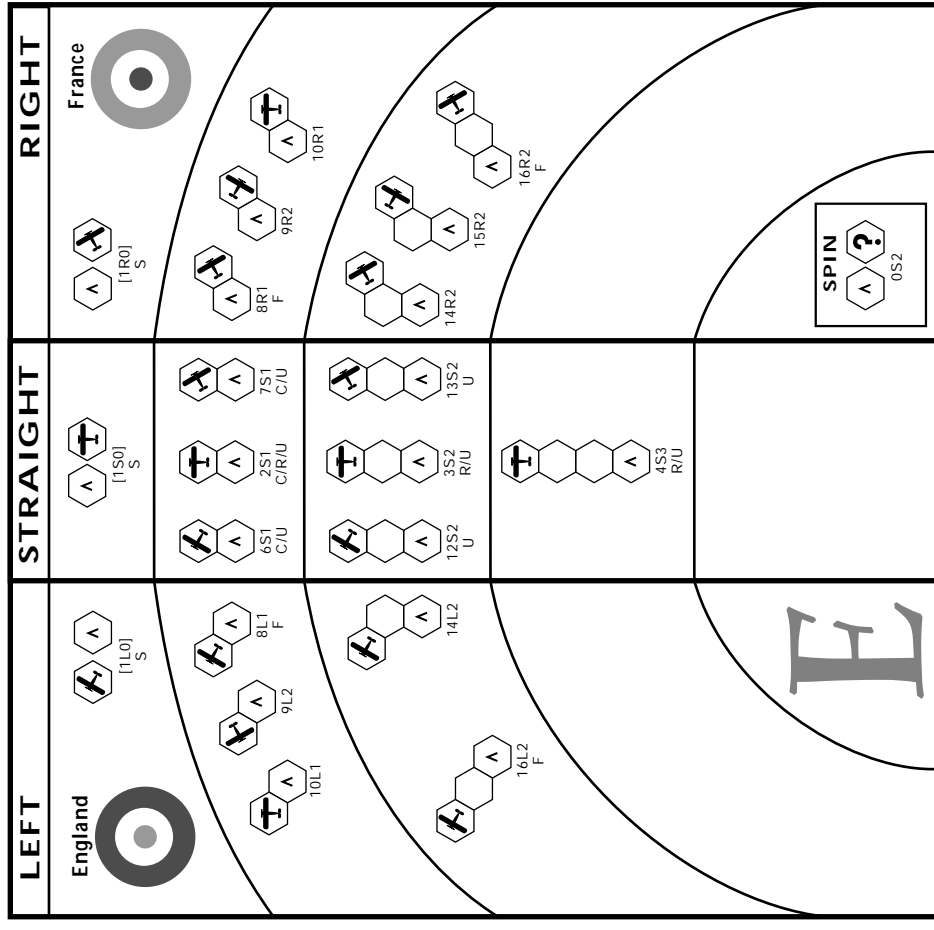

Blue Max Aircraft Maneuver Schedule

NOTES:

- S = Spin Check
- C = May Climb
- U = Unjam Guns
- F = Plus fire roll
- R = May Reload or may perform a Restricted move next turn

LEFT

STRAIGHT

RIGHT

3

2

1

Forward Gun

31L2

29S2 C

30R2

Early War

Restricted Maneuvers

GUN PLAY

Vickers FB5 'Gun Bus'

FB5: Stb=B, Alt=M+, Eng=6, Wng=36, Fus=27, Tail=6, Gun=10L
 some FB5's had a forward and rear firing OL

Blue Max Aircraft Maneuver Schedule

NOTES:

- S = Spin Check
- C = May Climb
- U = Unjam Guns
- F = Plus fire roll
- R = May Reload or may perform a Restricted move next turn