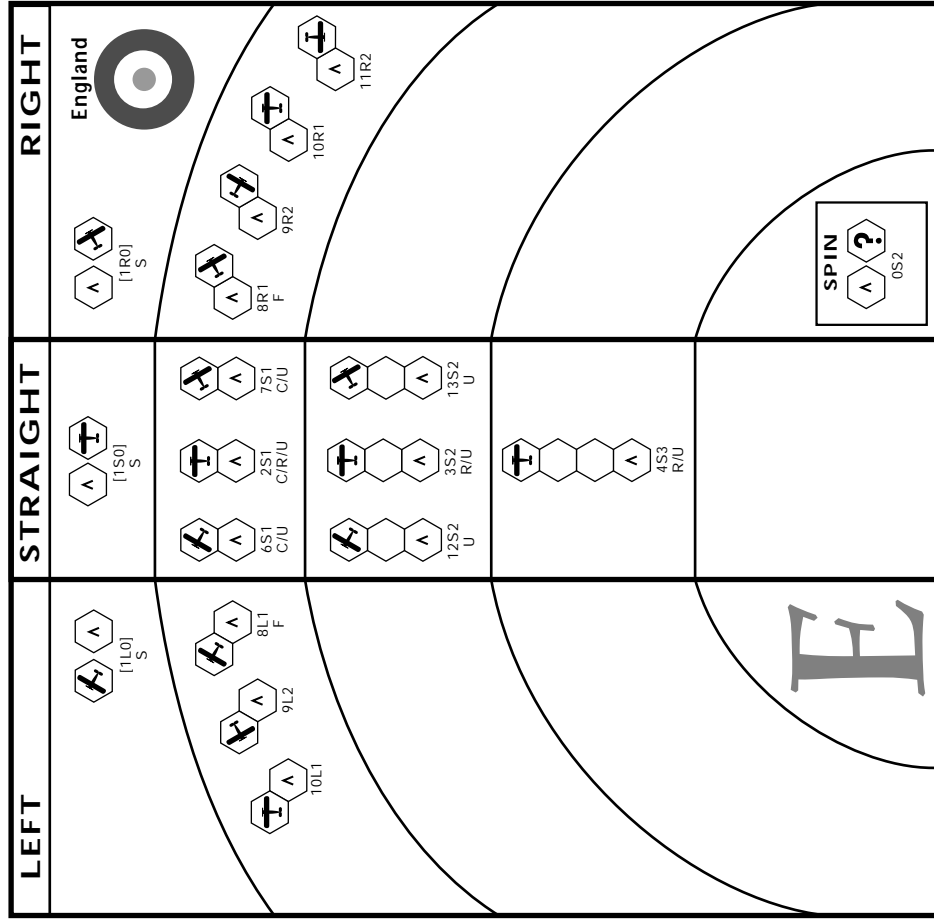

Blue Max Aircraft Maneuver Schedule

NOTES:

- S = Spin Check
- C = May Climb
- U = Unjam Guns
- F = Plus fire roll
- R = May Reload or may perform a Restricted move next turn

LEFT

STRAIGHT

RIGHT

3

2

Vickers FB5 'Gun Bus'

FB5: Stb=B, Alt=M+, Eng=6, Wng=36, Fus=27, Tail=6, Gun=10L
 some FB5's had a forward and rear firing OL

Blue Max Aircraft Maneuver Schedule

NOTES:

- S = Spin Check
- C = May Climb
- U = Unjam Guns
- F = Plus fire roll
- R = May Reload or may perform a Restricted move next turn