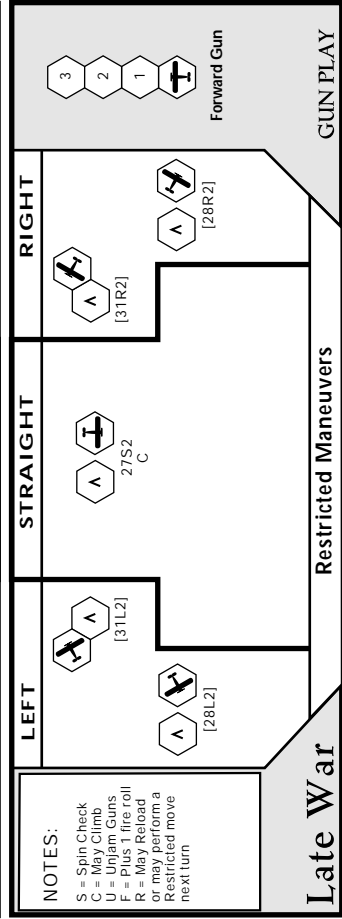

# Blue Max Aircraft Maneuver Schedule

**Nieuport 12 (Revised AMS)**

Nieuport: Stb=B, Alt=H+, Eng=6, Wng=24, Fus=23, Tail=4 Gun=10L Climb=2 Dive=3

# Blue Max Aircraft Maneuver Schedule

**Albatros DI or DII / Halberstadt DII (Revised AMS)**

Albatros DI/DII: Stb=B, Alt=H, Eng=8, Wng=24, Fus=24, Tail=6, Gun=2F Climb=2 Dive=4

Halberstadt DII: Stb=B, Alt=H, Eng=8, Wng=25, Fus=24, Tail=5, Gun=1F Climb=3 Dive=3