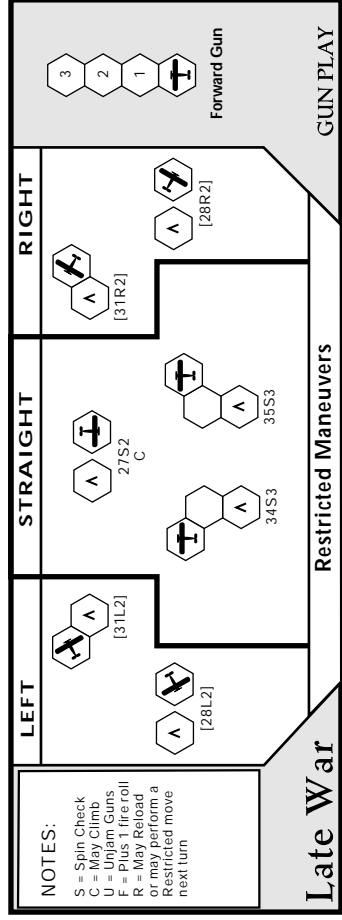

# Blue Max Aircraft Maneuver Schedule

**Nieuport 12 (Revised AMS)**

Nieuport: Stb=B, Alt=H+, Eng=6, Wng=24, Fus=23, Tail=4 Gun=10L Climb=2 Dive=3

# Blue Max Aircraft Maneuver Schedule

**Albatros DI or DII / Halberstadt DII (Revised AMS)**

Albatros DI/DII: Stb=B, Alt=H, Eng=8, Wng=24, Fus=24, Tail=6, Gun=2F Climb=2 Dive=4

Halberstadt DII: Stb=B, Alt=H, Eng=8, Wng=25, Fus=24, Tail=5, Gun=1F Climb=3 Dive=3