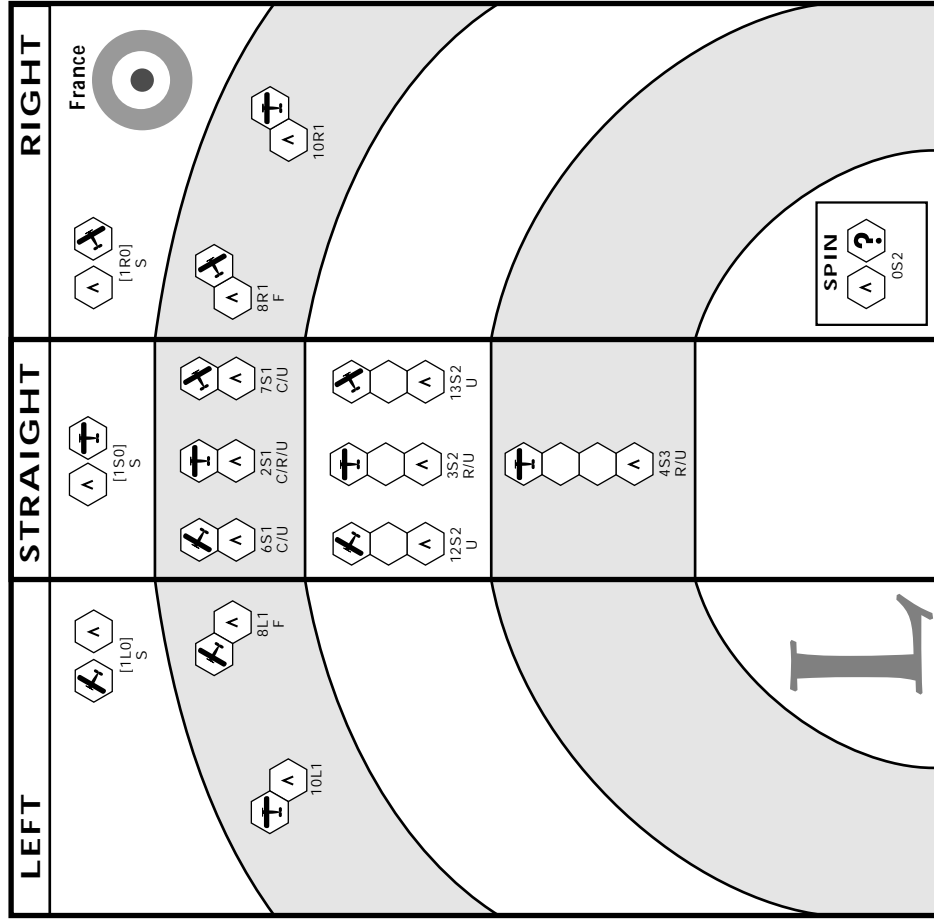

# Blue Max Aircraft Maneuver Schedule

**Nieuport 12 (Revised AMS)**

Nieuport: Stb=B, Alt=H+, Eng=6, Wng=24, Fus=23, Tail=4 Gun=10L Climb=2 Dive=3

# Blue Max Aircraft Maneuver Schedule

**Albatros DI or DII / Halberstadt DII (Revised AMS)**

Albatros DI/DII: Stb=B, Alt=H, Eng=8, Wng=24, Fus=24, Tail=6, Gun=2F Climb=2 Dive=4

Halberstadt DII: Stb=B, Alt=H, Eng=8, Wng=25, Fus=24, Tail=5, Gun=1F Climb=3 Dive=3

(Optional: players may like to try using the Albatros DIII maneuver schedule for the Albatros DI/II)