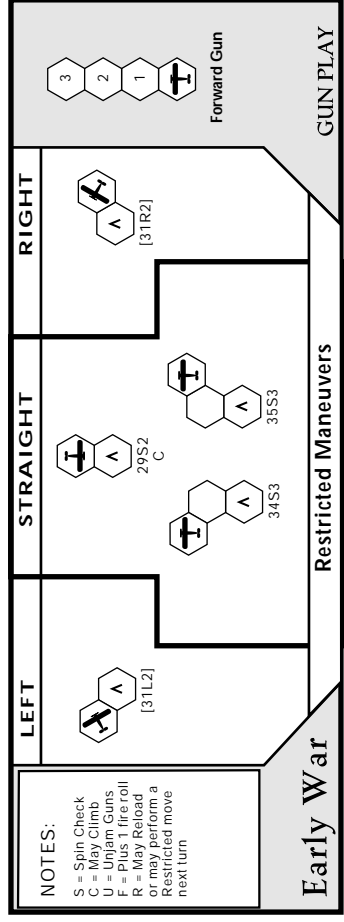

Blue Max Aircraft Maneuver Schedule

Airco DH2

DH-2: Stb=B, Alt=H, Eng=6, Wng=25, Fus=25, Tail=6, Gun=1FL Climb=1 Dive=3

Blue Max Aircraft Maneuver Schedule

RAF RE8

RE-8: Stb=B, Alt=H+, Eng=8, Wng=40, Fus=27, Tail=6, Gun=1F+1OL Climb=1 Dive=3