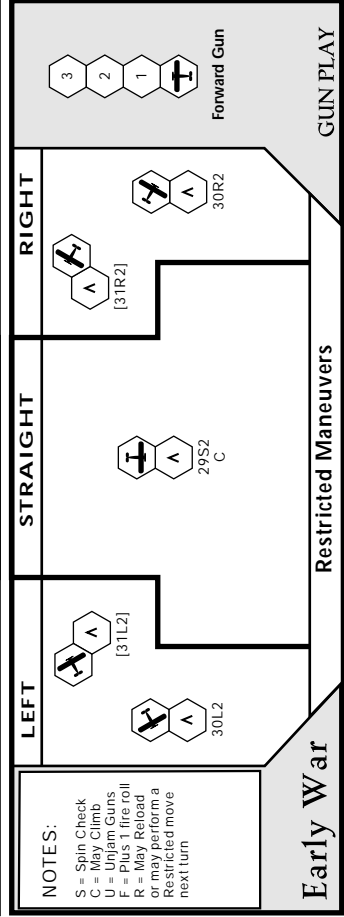

Blue Max Aircraft Maneuver Schedule

Airco DH2

DH-2: Stb=B, Alt=H, Eng=6, Wng=25, Fus=25, Tail=6, Gun=1FL Climb=1 Dive=3

Blue Max Aircraft Maneuver Schedule

RAF RE8

RE-8: Stb=B, Alt=H+, Eng=8, Wng=40, Fus=27, Tail=6, Gun=1F+1OL Climb=1 Dive=3